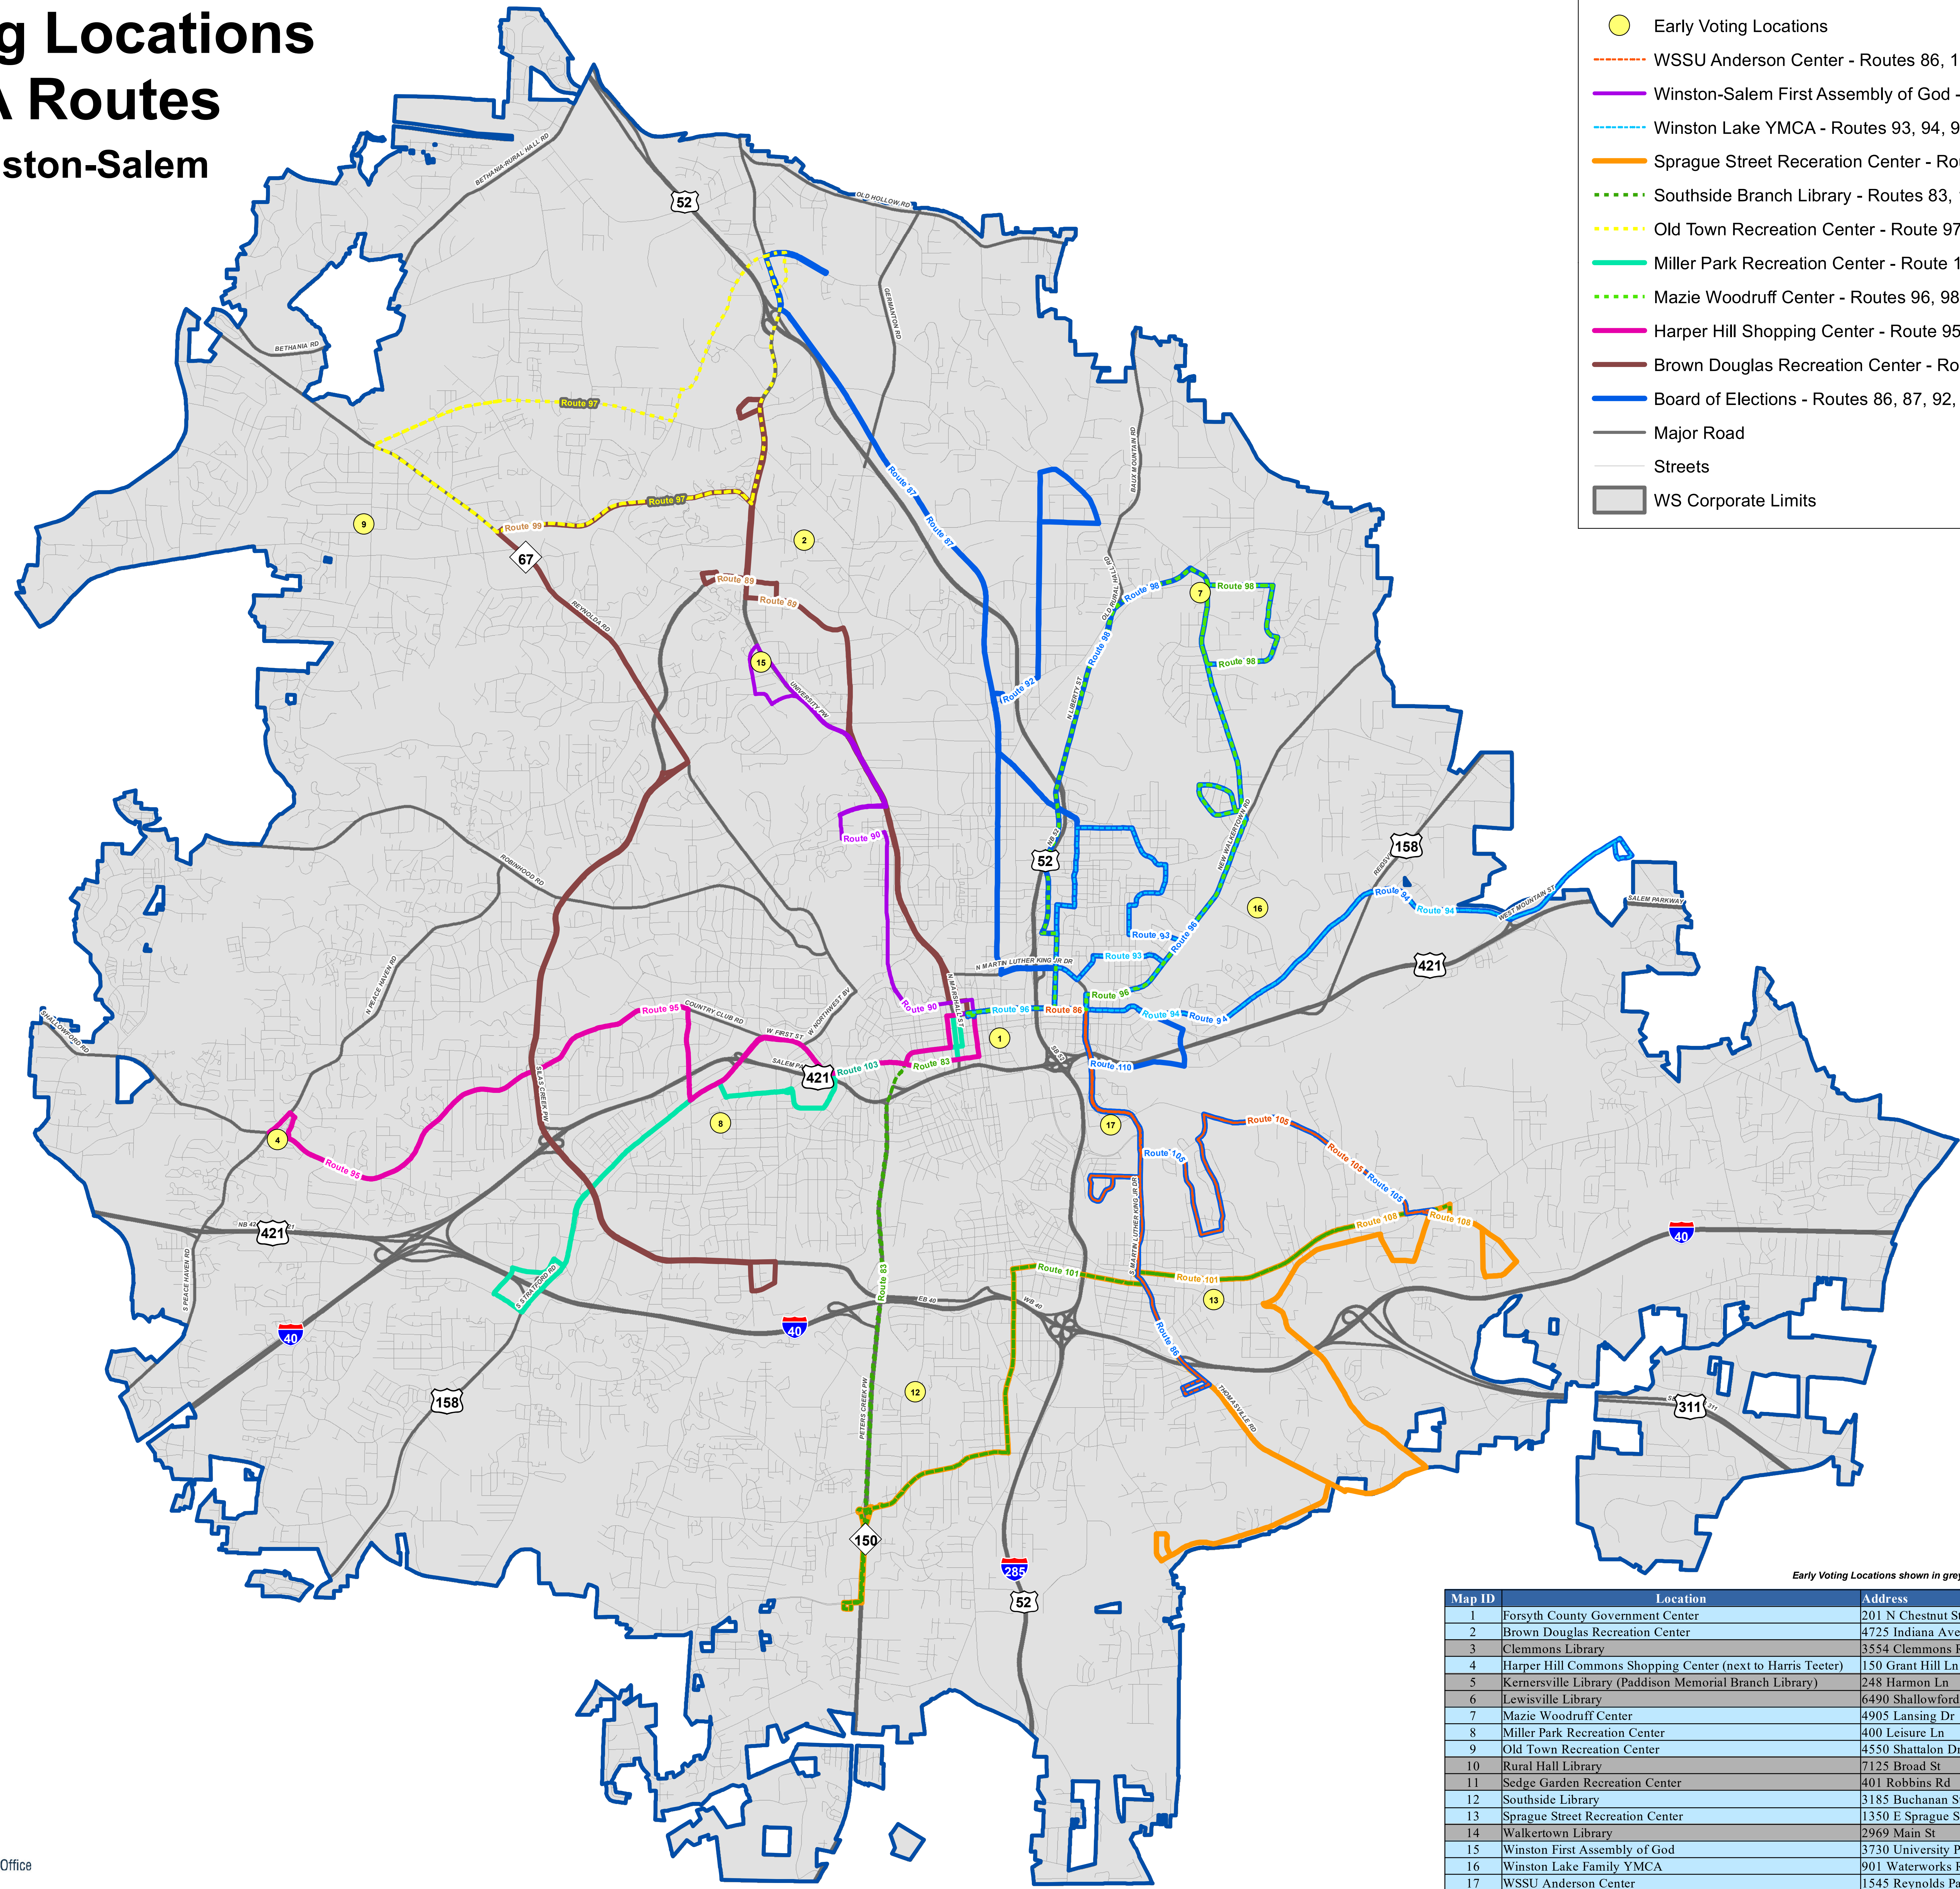

Early Voting Locations & WSTA Routes

City of Winston-Salem

- Early Voting Locations
- WSSU Anderson Center - Routes 86, 105
- Winston-Salem First Assembly of God - Route 90
- Winston Lake YMCA - Routes 93, 94, 96
- Sprague Street Recreation Center - Routes 101, 108
- Southside Branch Library - Routes 83, 101
- Old Town Recreation Center - Route 97
- Miller Park Recreation Center - Route 103
- Mazie Woodruff Center - Routes 96, 98
- Harper Hill Shopping Center - Route 95
- Brown Douglas Recreation Center - Routes 89, 99
- Board of Elections - Routes 86, 87, 92, 93, 94, 96, 98, 105, 110
- Major Road
- Streets
- ▭ WS Corporate Limits

Map Created: October 2020
 Data Source:
 Forsyth County Board of Elections
 MapForsyth, WSTA

0 2,000 4,000 6,000 8,000
 Feet

Early Voting Locations shown in grey below are not in the City of Winston-Salem